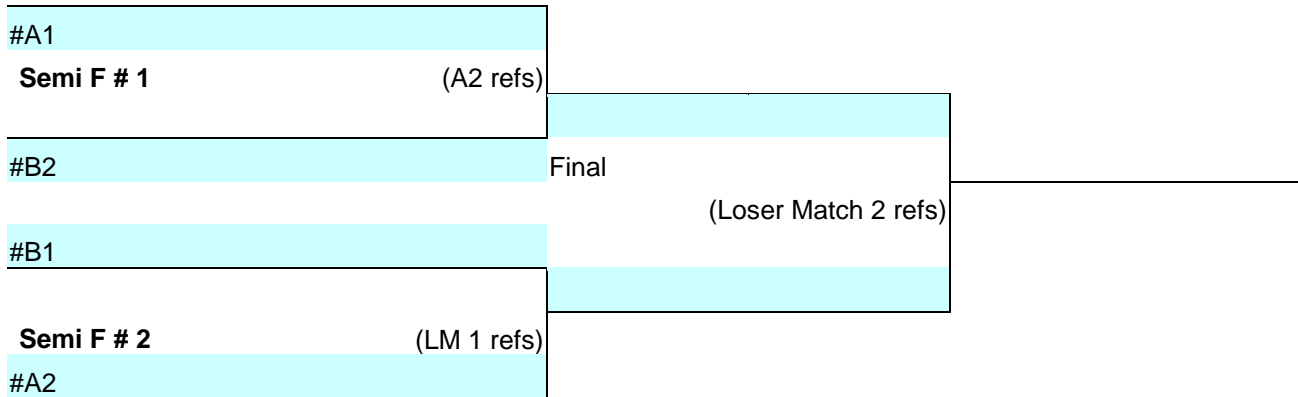

Tournament:

Marion Magic Winter Wipeout

Date: January 26, 2020

Gym Site:

Marion High School – RED GYM

Div. Gender & Age/Level 13u G

Site Address:

675 South 15th Street Marion, IA 52302

Game Format: 3 Sets to 25 pts, start 0-0

GOLD BRACKET

Playoffs	Semi # 1		Semi #2		Finals	
	#1	#4	#2	#3	WM1	WM2
Set 1						
Set 2						
Set 3						
Pt Diff						
Won						
Loss						

SILVER BRACKET

Playoffs	Semi # 1		Semi #2		Finals	
	#1	#4	#2	#3	WM1	WM2
Set 1						
Set 2						
Set 3						
Pt Diff						
Won						
Loss						