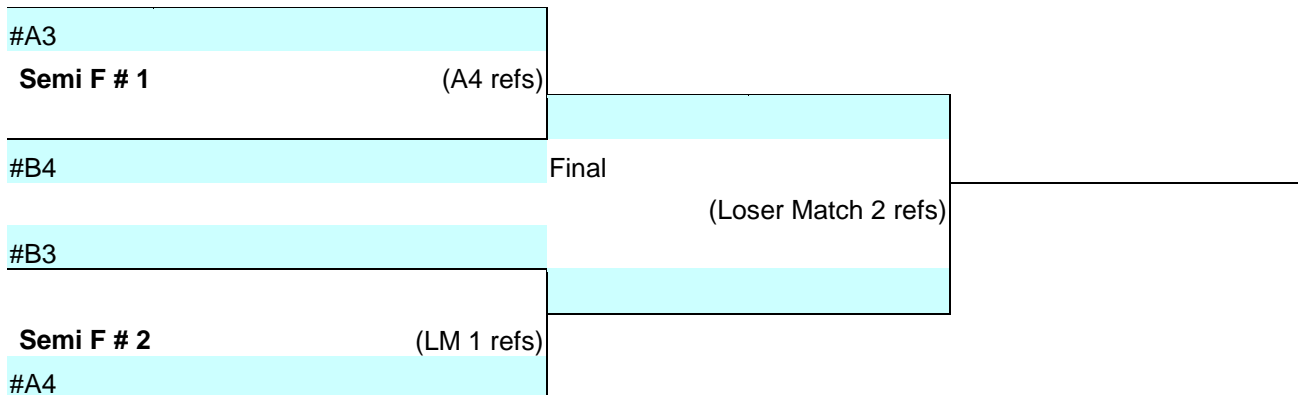

Tournament:

Marion Magic Winter Wipeout

Date: January 26, 2020

Gym Site:

Marion High School – RED GYM

Div. Gender & Age/Level 13u G

Site Address:

675 South 15th Street Marion, IA 52302

Game Format: 3 Sets to 25 pts, start 0-0

GOLD BRACKET

Playoffs	Semi # 1		Semi #2		Finals	
	#1	#4	#2	#3	WM1	WM2
Set 1						
Set 2						
Set 3						
Pt Diff						
Won						
Loss						

SILVER BRACKET

Playoffs	Semi # 1		Semi #2		Finals	
	#1	#4	#2	#3	WM1	WM2
Set 1						
Set 2						
Set 3						
Pt Diff						
Won						
Loss						