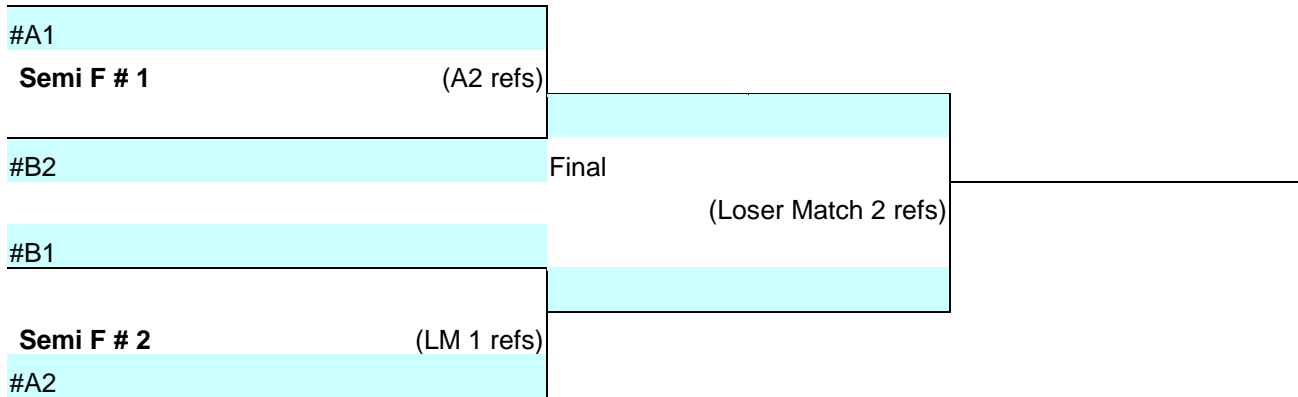

Tournament:

Marion Magic Winter Wipeout

Date: January 23, 2022

Gym Site:

Marion High School – RED GYM

Div. Gender & Age/Level 12u G

Site Address:

675 South 15th Street Marion, IA 52302

Game Format: 3 Sets to 25 pts, start 0-0

GOLD BRACKET

Playoffs	Semi # 1		Semi #2		Finals	
	#1	#4	#2	#3	WM1	WM2
Set 1						
Set 2						
Set 3						
Pt Diff						
Won						
Loss						

SILVER BRACKET

Playoffs	Semi # 1		Semi #2		Finals	
	#1	#4	#2	#3	WM1	WM2
Set 1						
Set 2						
Set 3						
Pt Diff						
Won						
Loss						