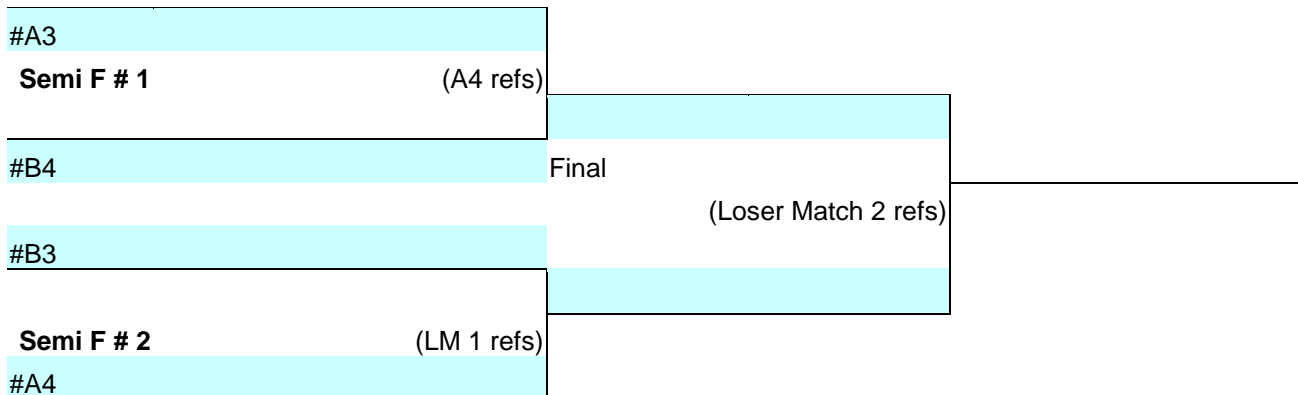

Tournament:

Marion Magic Winter Wipeout

Date: January 23, 2022

Gym Site:

Marion High School – RED GYM

Div. Gender & Age/Level 12u G

Site Address:

675 South 15th Street Marion, IA 52302

Game Format: 3 Sets to 25 pts, start 0-0

GOLD BRACKET

Playoffs	Semi # 1		Semi #2		Finals	
	#1	#4	#2	#3	WM1	WM2
Set 1						
Set 2						
Set 3						
Pt Diff						
Won						
Loss						

SILVER BRACKET

Playoffs	Semi # 1		Semi #2		Finals	
	#1	#4	#2	#3	WM1	WM2
Set 1						
Set 2						
Set 3						
Pt Diff						
Won						
Loss						